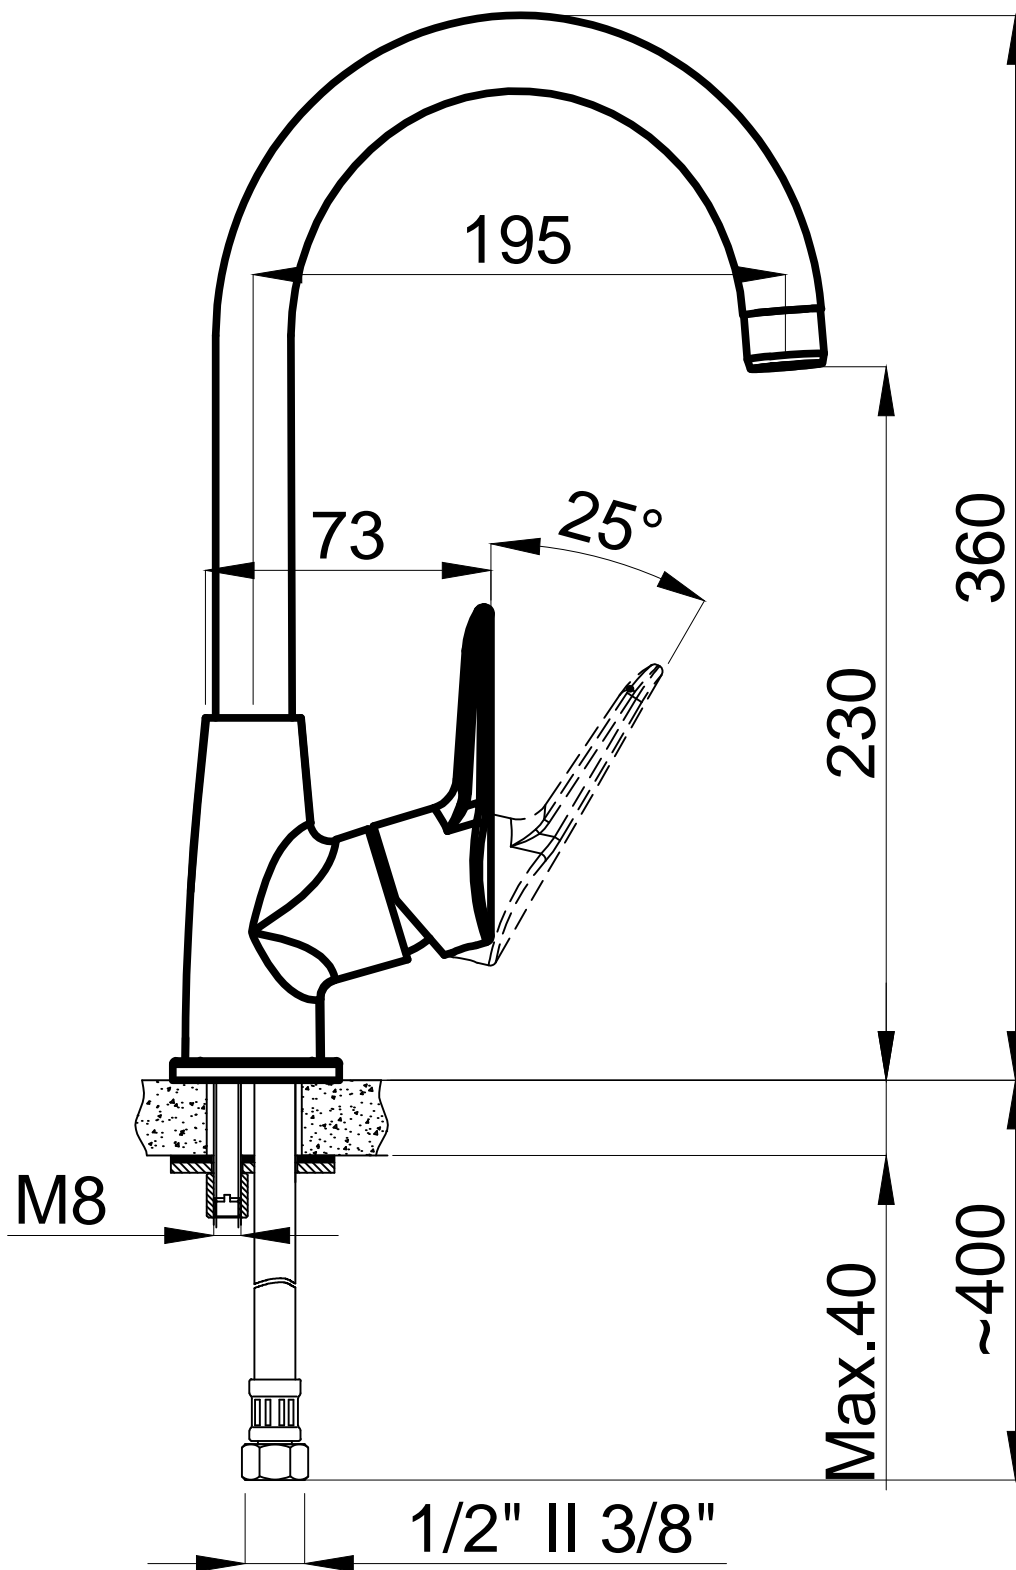

Fludo Series

**Adell**

Kitchen Faucet

Product Code: 15672331

[www.adell.com](http://www.adell.com)

Adell Faucet and Valve Production Co.